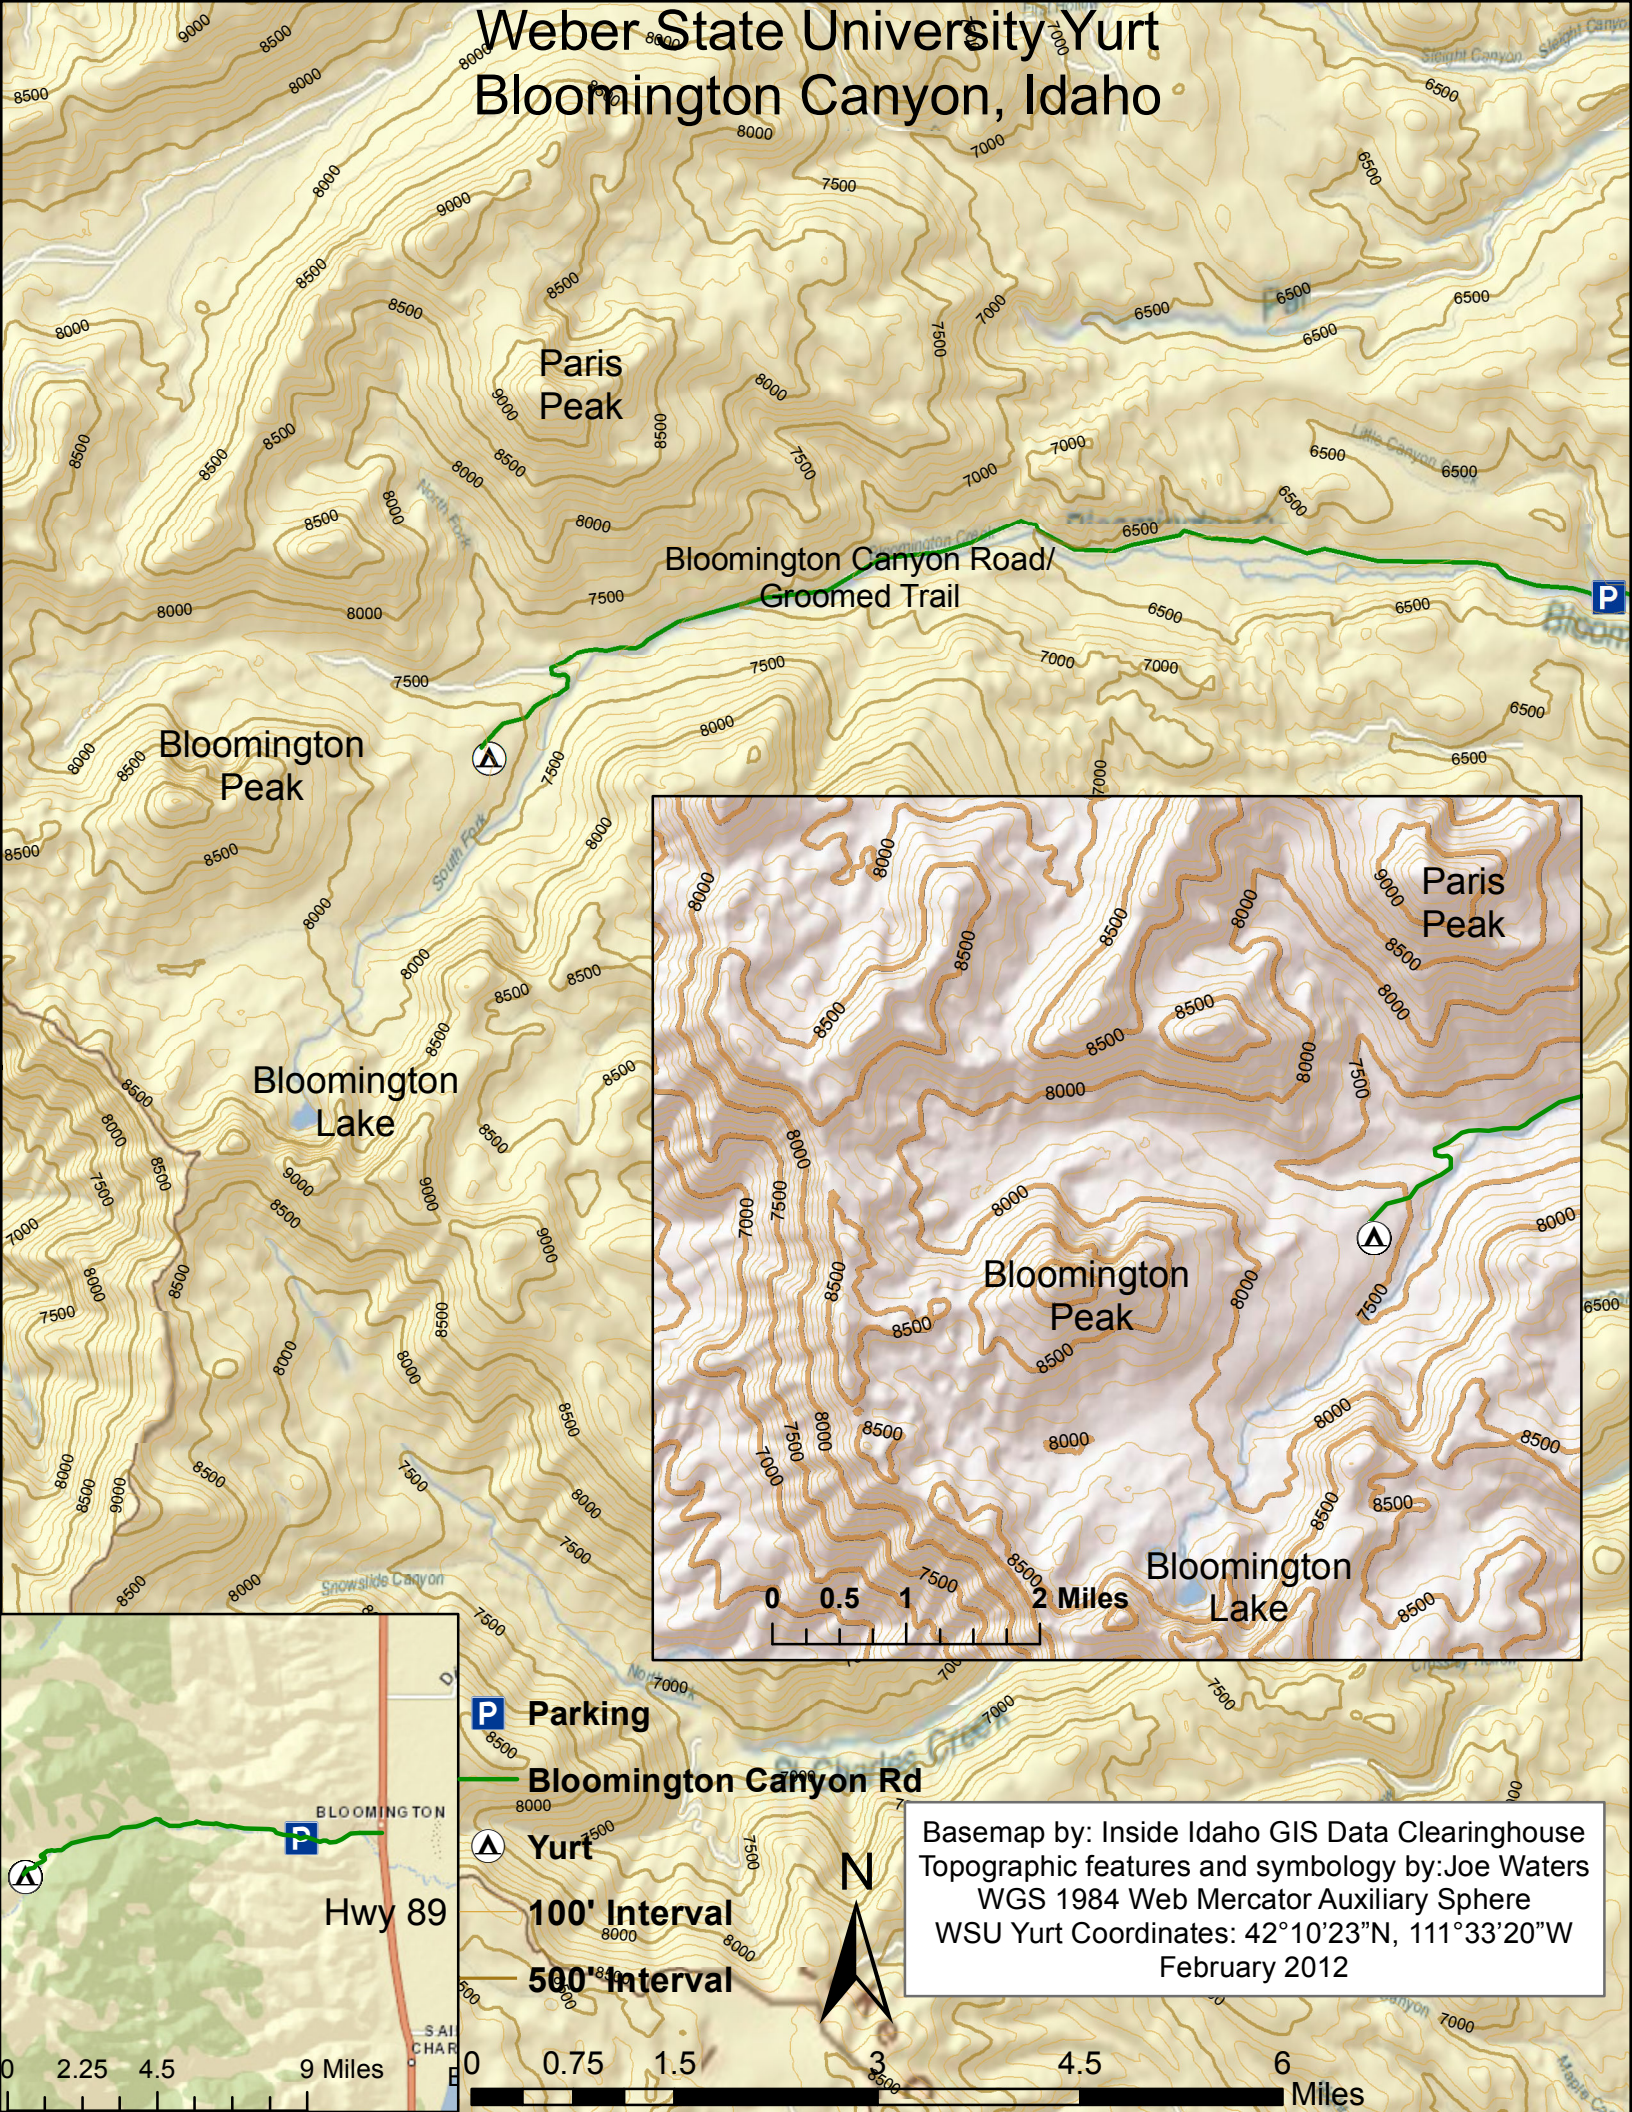

Weber State University Yurt Bloomington Canyon, Idaho

Basemap by: Inside Idaho GIS Data Clearinghouse
Topographic features and symbology by: Joe Waters
WGS 1984 Web Mercator Auxiliary Sphere
WSU Yurt Coordinates: 42°10'23"N, 111°33'20"W
February 2012