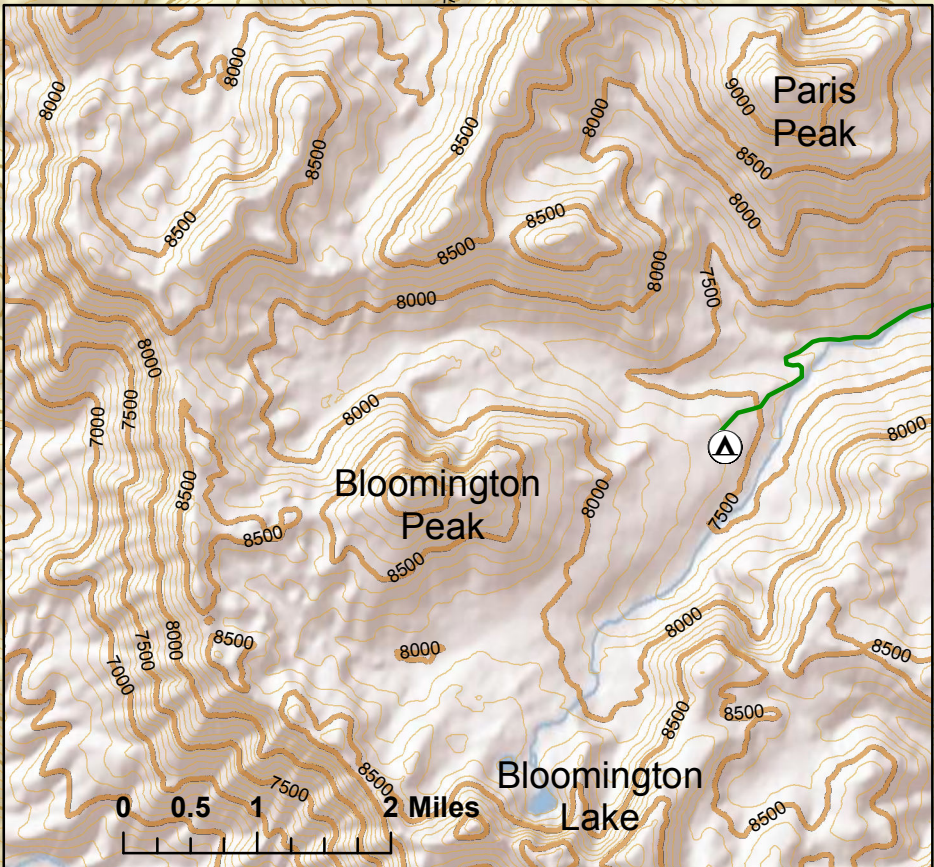

Weber State University Yurt Bloomington Canyon, Idaho

Basemap by: Inside Idaho GIS Data Clearinghouse
Topographic features and symbology by: Joe Waters
WGS 1984 Web Mercator Auxiliary Sphere
WSU Yurt Coordinates: 42°10'23"N, 111°33'20"W
February 2012