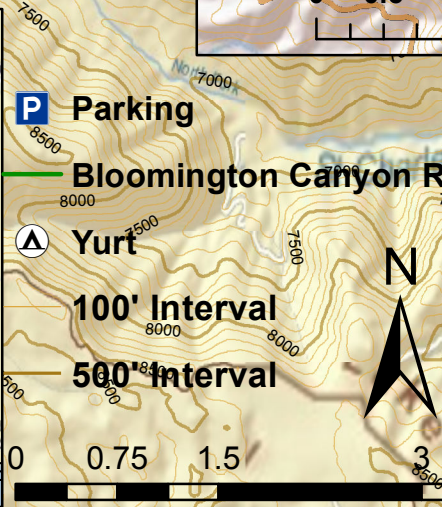

Weber State University Yurt Bloomington Canyon, Idaho

Basemap by: Inside Idaho GIS Data Clearinghouse
Topographic features and symbology by: Joe Waters
WGS 1984 Web Mercator Auxiliary Sphere
WSU Yurt Coordinates: 42°10'23"N, 111°33'20"W
February 2012