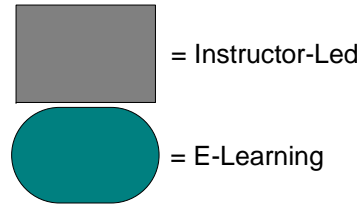

Toyota Technician Course of Study

28 Instructor-Led Training Days

SPECIAL